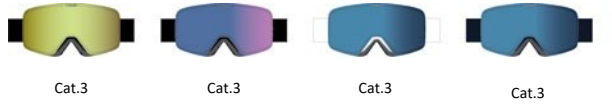

Suggested Retail Price
29,95 €

SIZE : M | LENSE : CYLINDRICAL CAT1 | STRAP : 40MM | FOAM : MONO DENSITY

270 - BLACK
cat.1

RAZOR 2

Suggested Retail Price
34,95 €

SIZE : M | LENSE : CYLINDRICAL CAT.2 & 3 | STRAP : 40MM | FOAM : MONO DENSITY

201 - BLACK
cat.3

241 - BLACK
cat.2

101 - WHITE
cat.3

151 - WHITE
cat.2

STRIKER 2 S/M

Suggested Retail Price
49,95 €

SIZE : S/M | LENSE : CYLINDRICAL CAT3 | STRAP : 40MM | FOAM : TRI-DENSITY

STRIKER 2 L

Suggested Retail Price
49,95 €

SIZE : L | LENSE : CYLINDRICAL CAT3 | STRAP : 40MM | FOAM : TRI-DENSITY

CLOUD 2

Suggested Retail Price
69,95 €

SIZE : M/L | LENSE : SPHERICAL CAT3 FULL REVO | STRAP : 45MM + RUBBER | FOAM : TRI-DENSITY

272 - BLACK
cat.3

275 - BLACK
cat.3

173 - WHITE
cat.3

CLOUD 2 VARIO

Suggested Retail Price
99,95 €

SIZE : M/L | LENSE : SPHERICAL PHOTOCROMIC | STRAP : 45MM + RUBBER | FOAM : TRI-DENSITY

261 - BLACK
cat.1-3